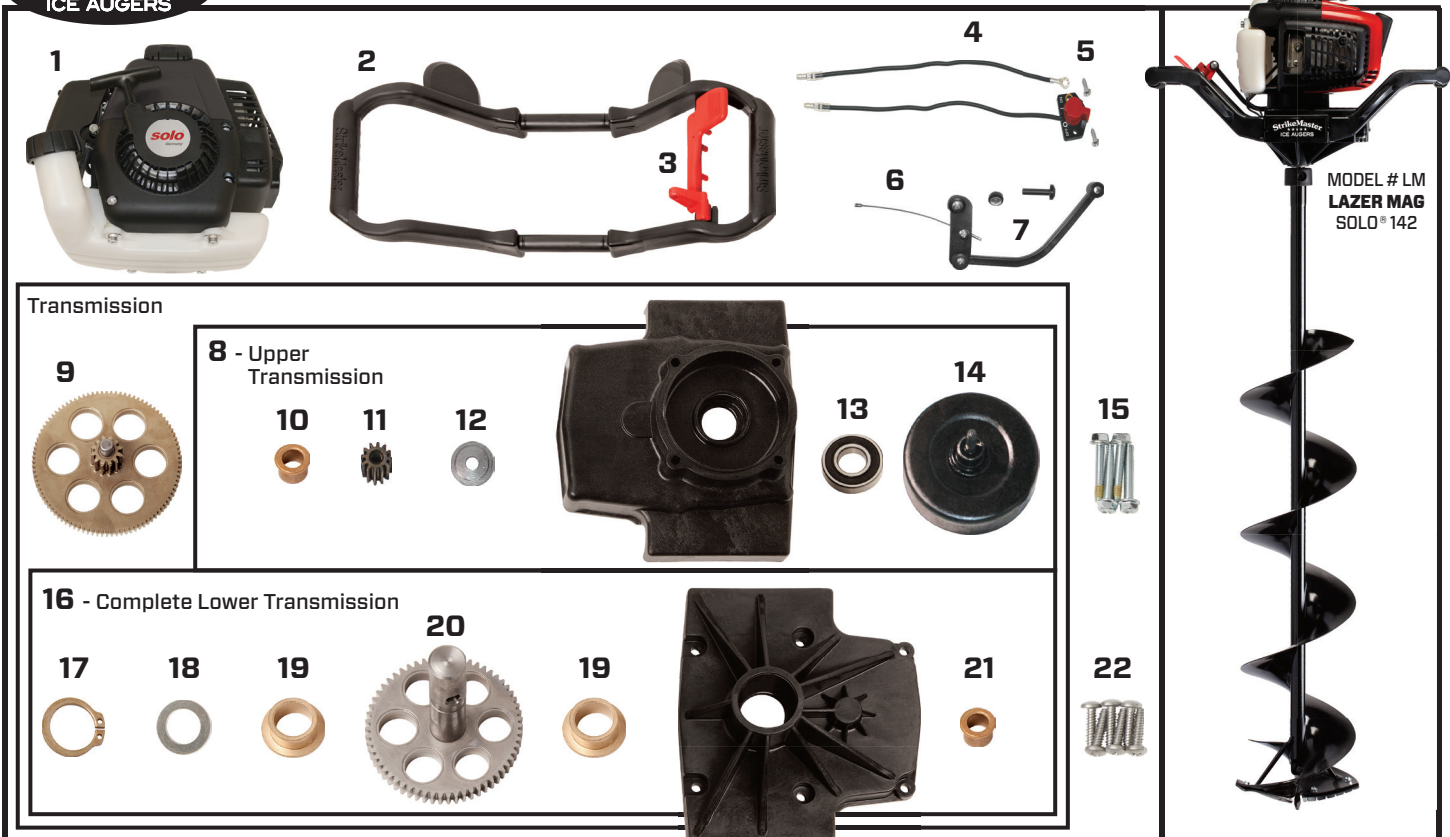

# LM - LAZER MAG SOLO® 142 2011-2013 Parts List

MODEL # LM  
LAZER MAG  
SOLO® 142

Item Number	Part Number	Description
1	N/A	Solo 142 Engine
2	151364C-1	Composite Handle with Lever
3	151645	Throttle Lever with Screw & Washer
4	151401	Stop Switch Assembly
5	410090B	Stop Switch Screw (Requires 2)
6	151505	Throttle Linkage Cable
7	151510-A	Throttle Linkage Assembly (Includes #6)
		Transmission
8	140S-U	Upper Transmission (Includes #10, 11, 12, 13 & 14)
9	211310	40:1 Compound Gear
10	122210	Flange Bushing Compound (Upper)
11	140320	40:1 Pinion Gear (No Longer Available)
12	122910	Washer (No Longer Available)
13	122205	Clutch Cup Bearing
14	122410	Clutch Cup Drum
15	470840R	Upper Transmission Bolt - 6mm x 1 x 40mm (Requires 4)
16	140S-L	Lower Transmission (Includes #17, 18, 20, 21 & qty 2 - 19)
17	122920	Snap Ring Output Shaft
18	122915	Output Shaft Washer
19	122215	Flange Bushing Output Shaft (Requires 2)
20	122305	Output Shaft with Drive Gear
21	122210	Flange Bushing Compound (Lower)
22	410011S	Lower Trans Screws HI-Low Cut Philips (Requires 6)